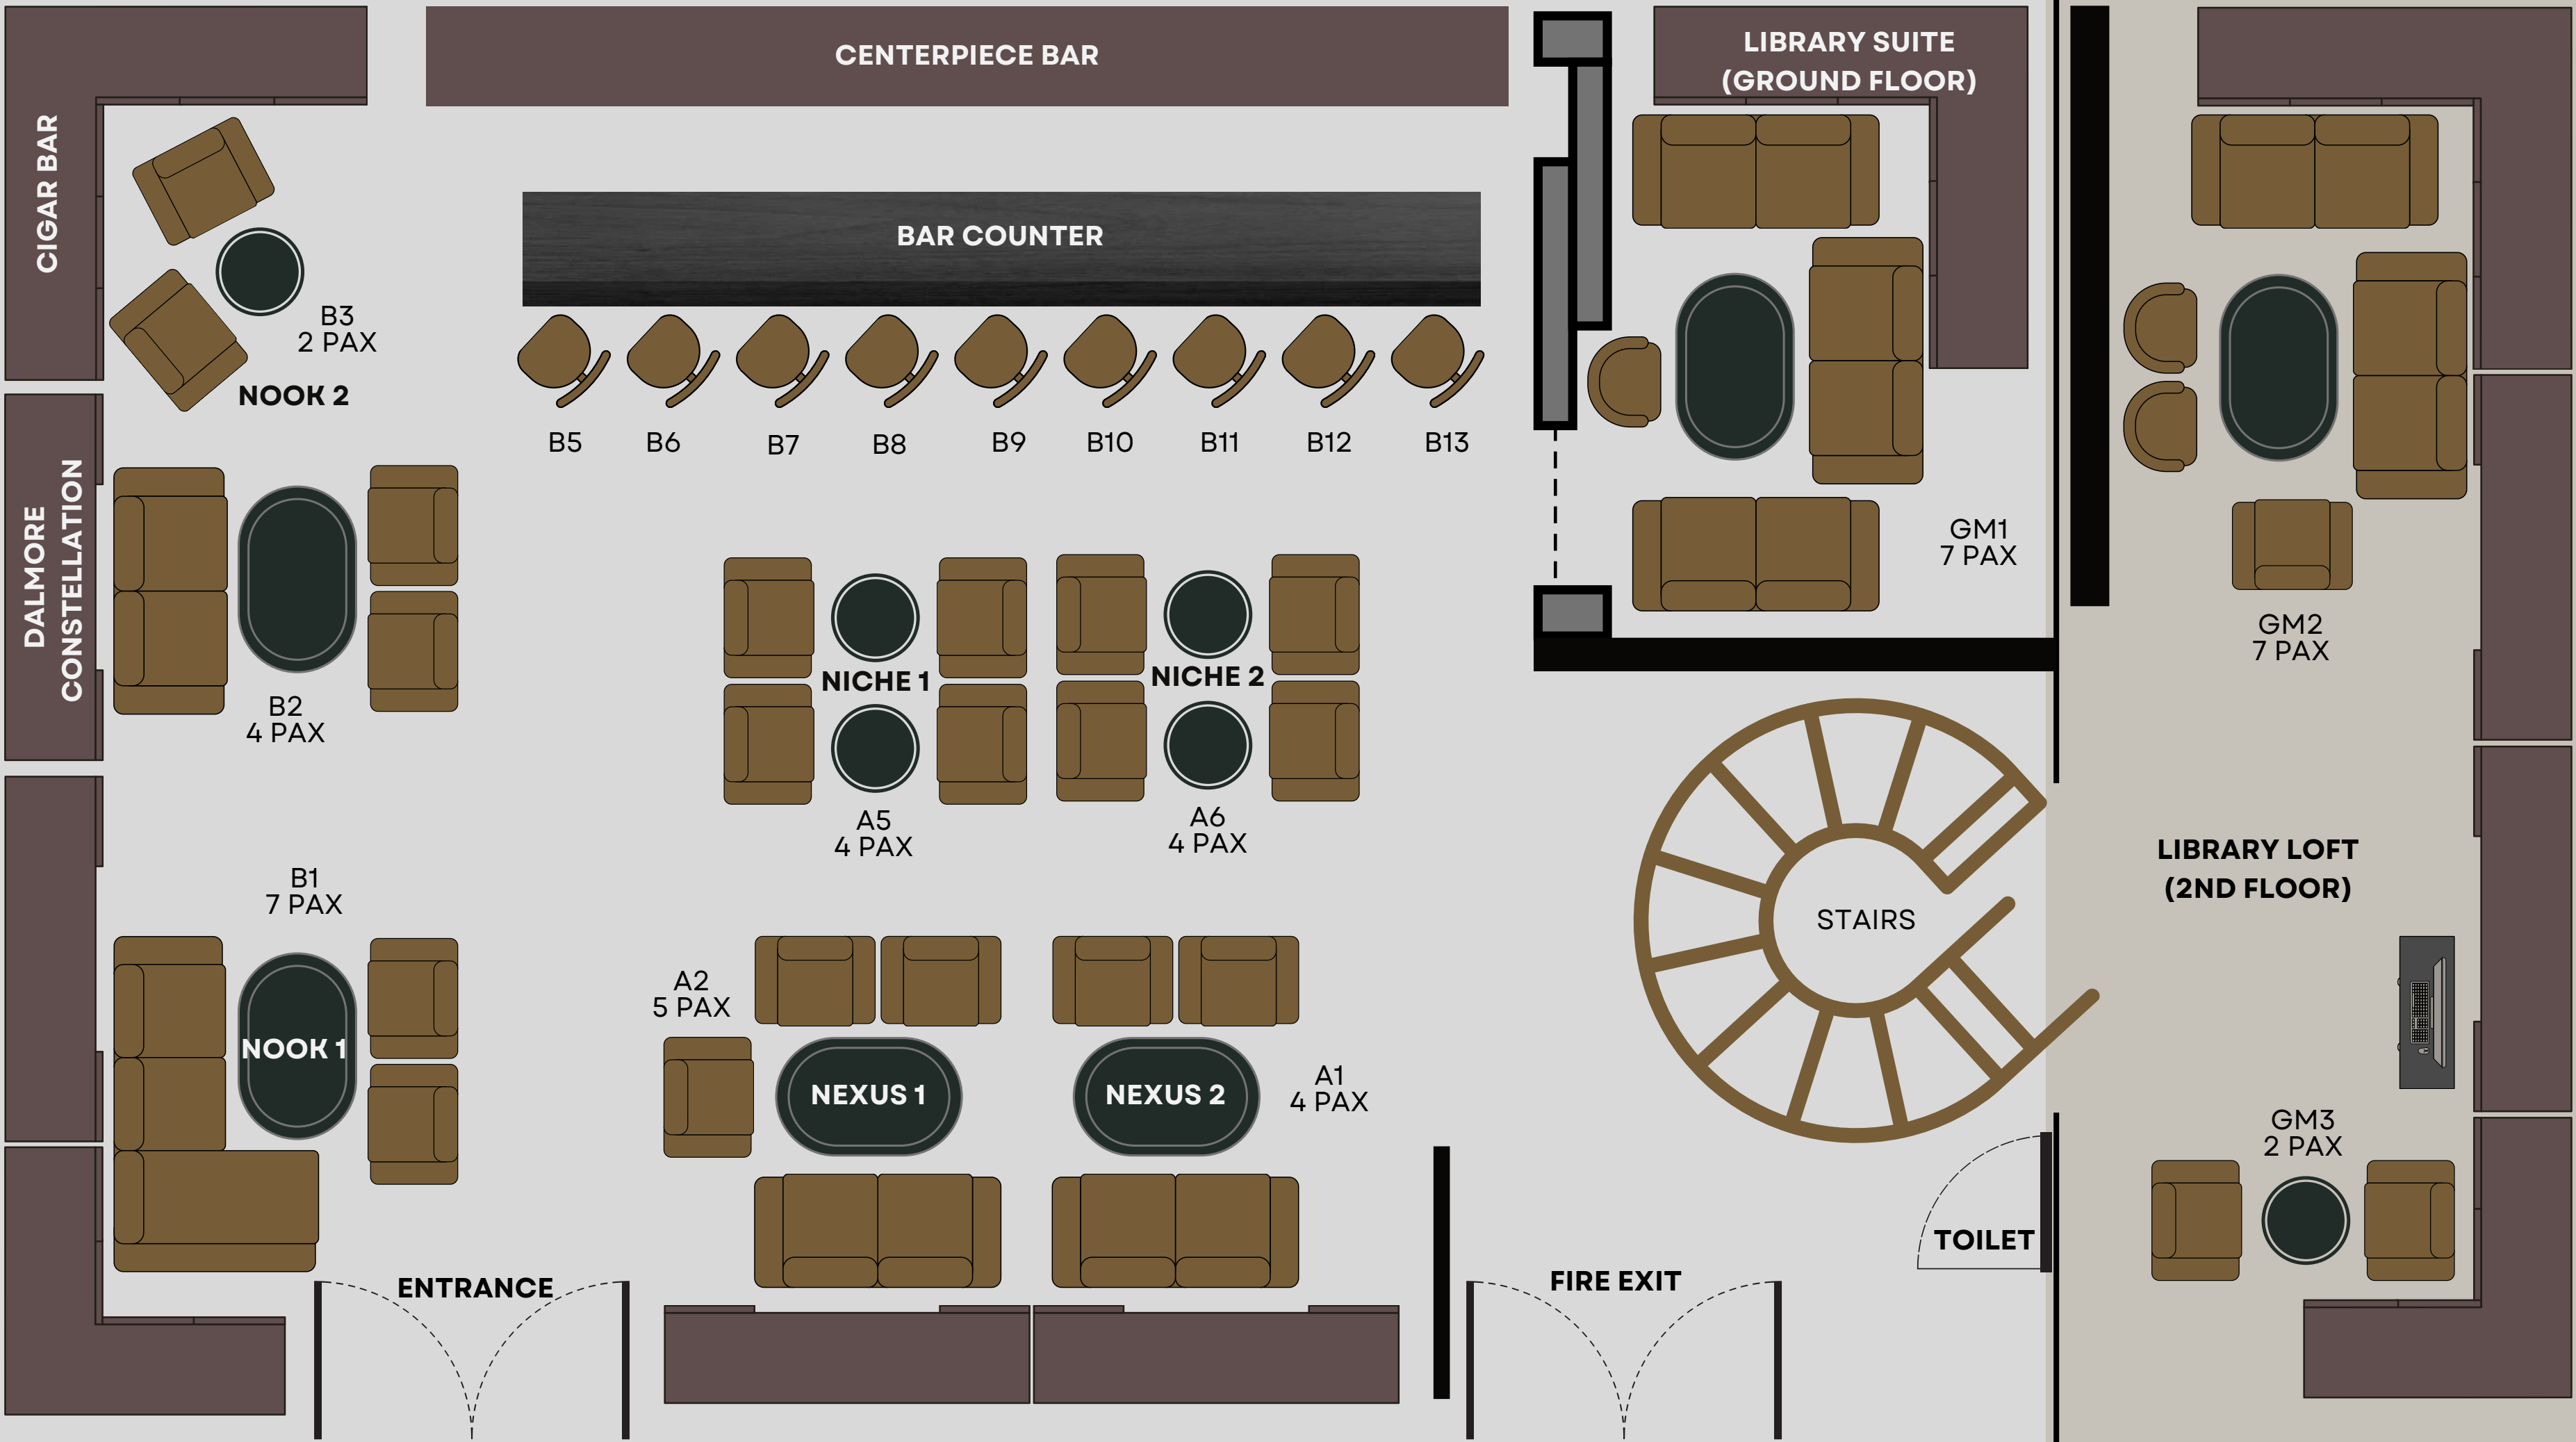

► FEATURE ELEMENTS

A prominent centerpiece bar showcases the extensive collection of over 500 whiskies, rums, and spirits, offering a visual feast for the eyes. The carefully designed shelving highlights each bottle, turning the collection into an architectural statement.

CENTERPIECE BAR

BAR COUNTER

LIBRARY SUITE
(GROUND FLOOR)

CIGAR BAR

DALMORE
CONSTELLATION

NOOK 2

NOOK 1

NICHE 1